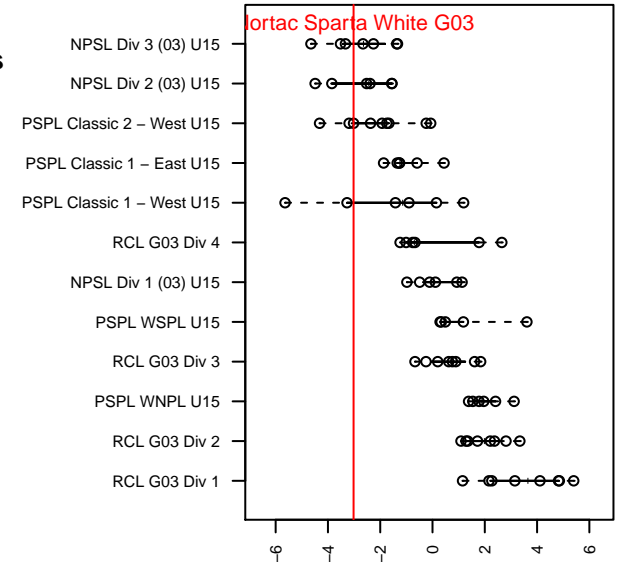

# Nortac Sparta White G03

FC Tacoma  
Tacoma, WA  
G03 total strength=1053  
attack=2.73 defense=2.11  
fall league = PSPL Classic 2 – West U15

alt names used:  
Nortac Sparta G03 White  
NORTAC SPARTA G03 White  
NORTAC SPARTA G03 White

Venues played:  
2017 Xtreme Cup GU15  
2017 PSPL Fall Classic – West U15  
2017 PSPL Classic 2 – West U15

**attack and defense variance (black dot)  
relative to other teams  
and top 10 in region**

**attack and defense rating  
relative to others at age  
and all opponents in last 13 months**