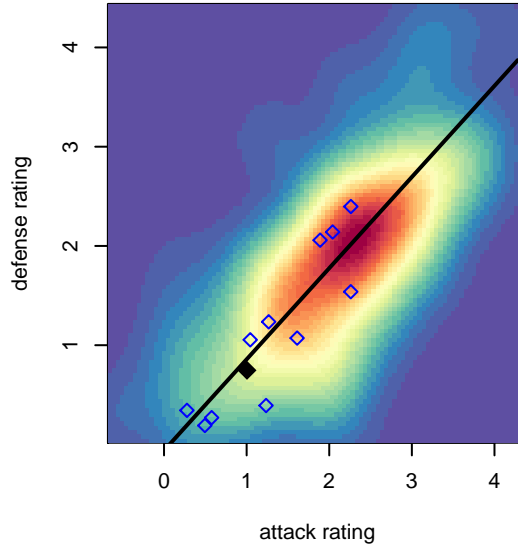

# Nortac Sparta White G03

FC Tacoma  
Tacoma, WA  
G03 total strength=1053  
attack=2.73 defense=2.11  
fall league = PSPL Classic 2 – West U15

alt names used:  
Nortac Sparta G03 White  
NORTAC SPARTA G03 White  
NORTAC SPARTA G03 White

Venues played:  
2017 Xtreme Cup GU15  
2017 PSPL Fall Classic – West U15  
2017 PSPL Classic 2 – West U15

**attack and defense variance (black dot)  
relative to other teams  
and top 10 in region**

**attack and defense rating  
relative to others at age  
and all opponents in last 13 months**