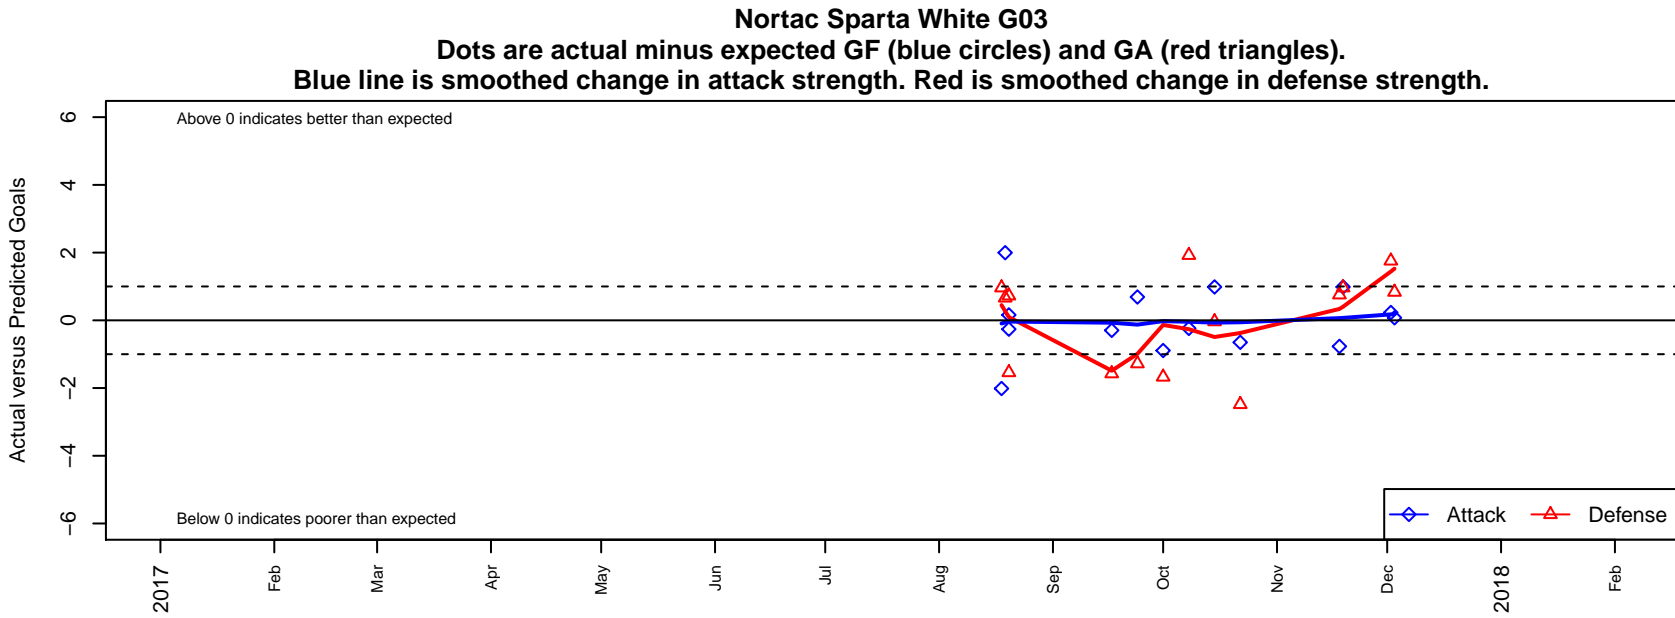

# Nortac Sparta White G03

FC Tacoma  
Tacoma, WA  
G03 total strength=1053  
attack=2.73 defense=2.11  
fall league = PSPL Classic 2 – West U15

alt names used:  
Nortac Sparta G03 White  
NORTAC SPARTA G03 White  
NORTAC SPARTA G03 White

Venues played:  
2017 Xtreme Cup GU15  
2017 PSPL Fall Classic – West U15  
2017 PSPL Classic 2 – West U15

**attack and defense variance (black dot)  
relative to other teams  
and top 10 in region**

**attack and defense rating  
relative to others at age  
and all opponents in last 13 months**